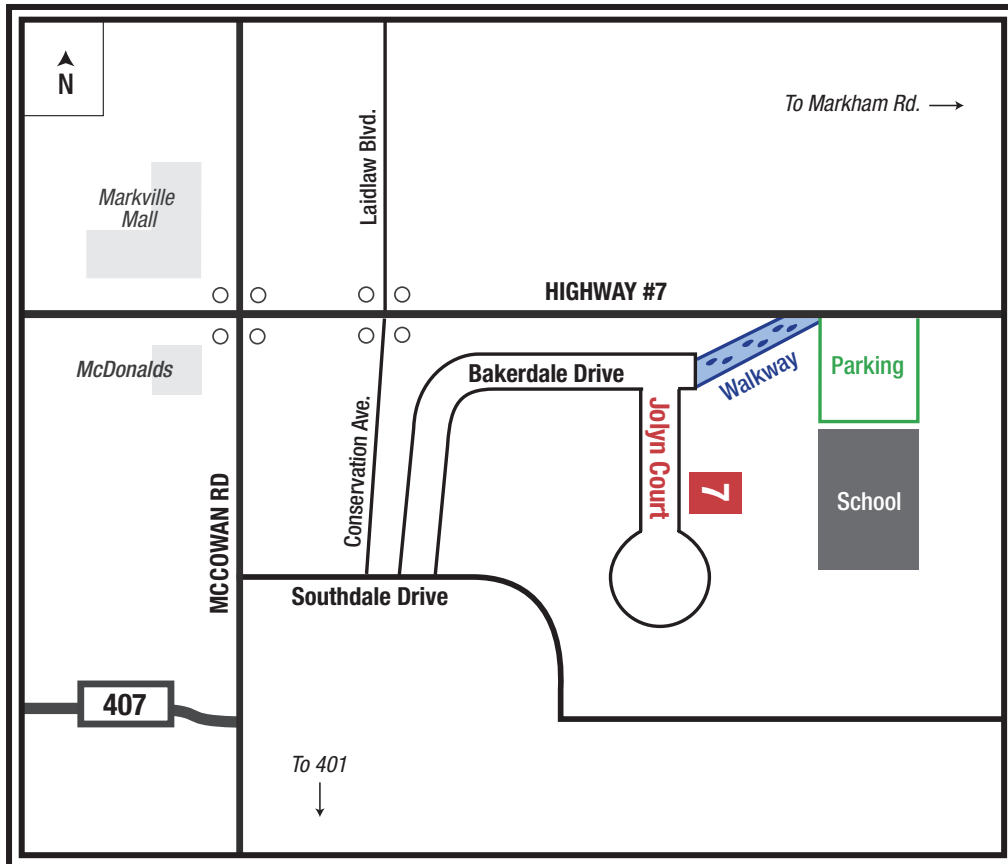

# How to get there...

Stephen & Megan's Place  
7 Jolyn Court,  
Markham, Ontario L3P 3T4

Tel: (905) 471-9608  
email: [heyyou@chatorr.ca](mailto:heyyou@chatorr.ca)